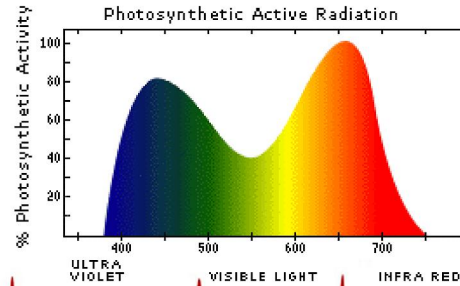

www.liburdii.com

CALORSOLIS - Spectrum Guide

Spectrum Guide

Model	F	W	S	R	X	Y
-------	---	---	---	---	---	---

F	Flower Induction, Seed Formation, Reproductive Growth
W	Indoor Plant Supplemental Lighting
S	Young Plant Growth, Vegetative Growth
R	Indoor Plant Supplemental Lighting
X	Tissue Culture Propagation - Root and Stem Explants
Y	Tissue Culture Propagation - Leaf Explants